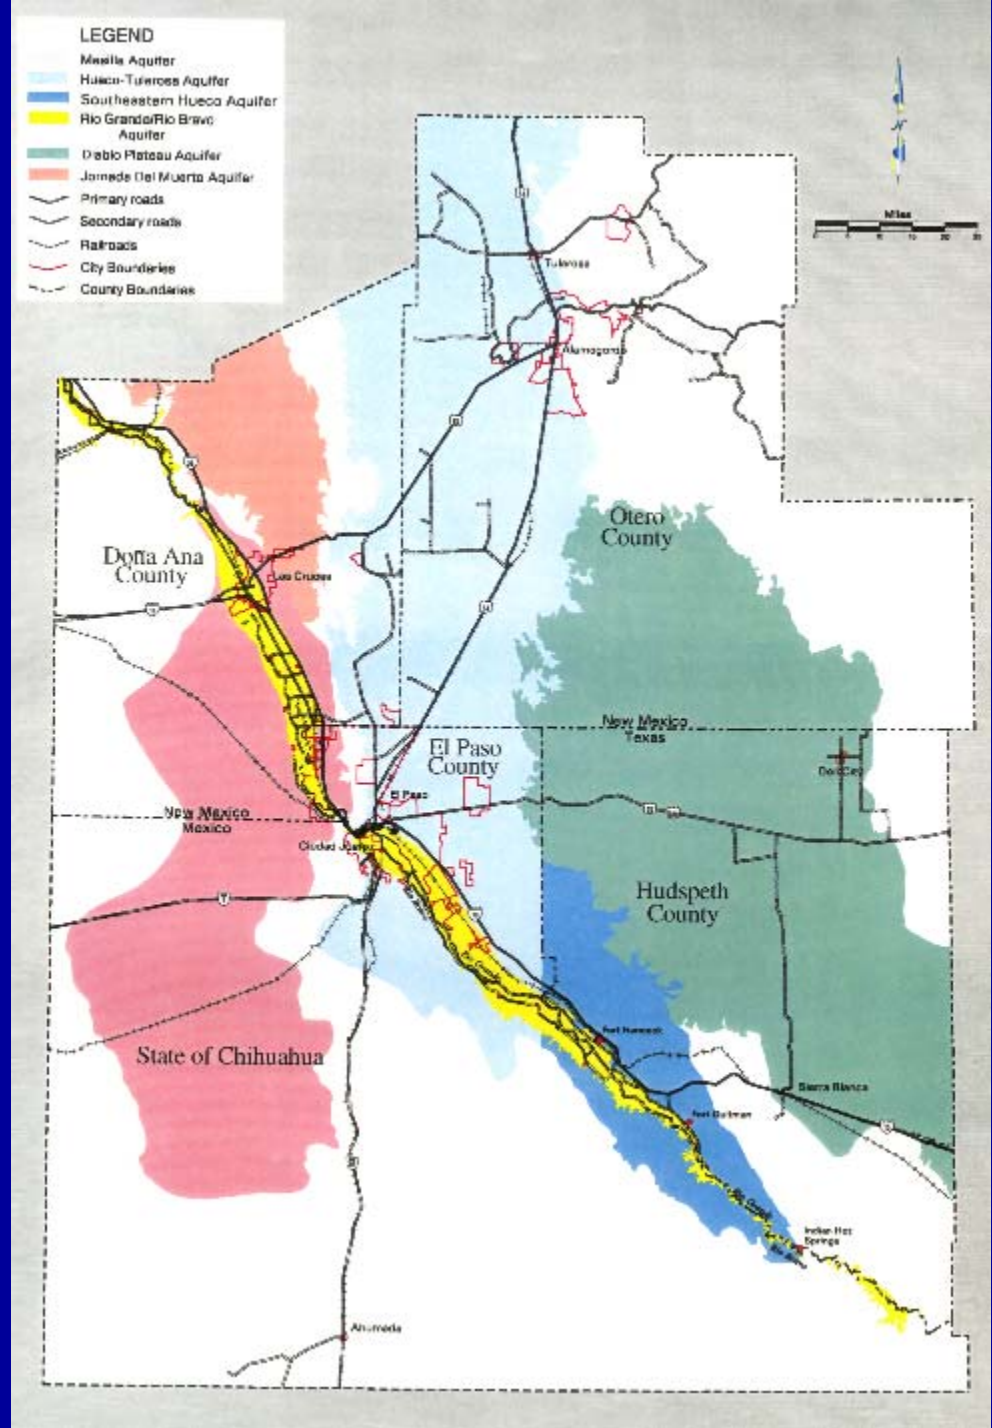

Welcome to God's Country

Senator Eliot Shapleigh

District 29

June 17, 2008

Water in the West

El Paso/Ciudad Juarez/
Las Cruces Region

Climate Change Strategies

The 100-foot-high bathtub ring left by the dwindling waters of Lake Mead, behind Hoover Dam.